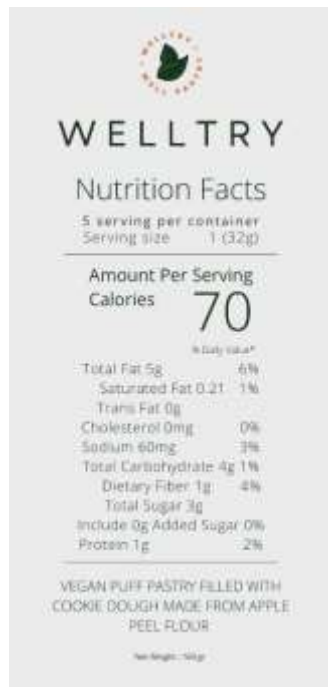

APPENDIX

Appendix 1. PACKAGING DESIGN

Picture 20. Label

Appendix 2. SUPPLIER LIST

- **Apple Peel**
The apple is from HSG-STORE from Tokopedia

- **Vegan Butter**
Vegan butter is from Ok-Grosir from Tokopedia

- **Brown Sugar**
Coconut sugar is from Toko Delapan, located at Jl. Pucang Anom Timur no. 8, Kertajaya, Kec. Gubeng, Kota SBY, Jawa Timur 60282

- **Baking Soda**
Baking soda is from Toko Delapan, located at Jl. Pucang Anom Timur no. 8, Kertajaya, Kec. Gubeng, Kota SBY, Jawa Timur 60282