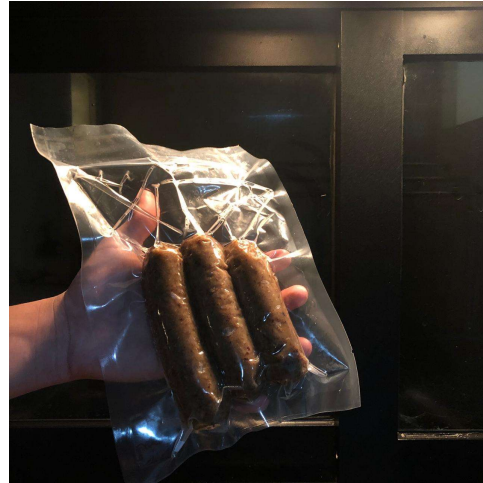

APPENDIX

Logo

Picture 36. Product Logo

product

Picture 37. Product Packaging

Picture 38. Product display

List of Suppliers

- Potato Peel: Locaahands, Surabaya
- Other Ingredients: Pasar Citraland, Surabaya
- Utensils: Café Glass, Surabaya
- Packaging: Toko Plastik “L.M”, Pasar Pucang, Surabaya